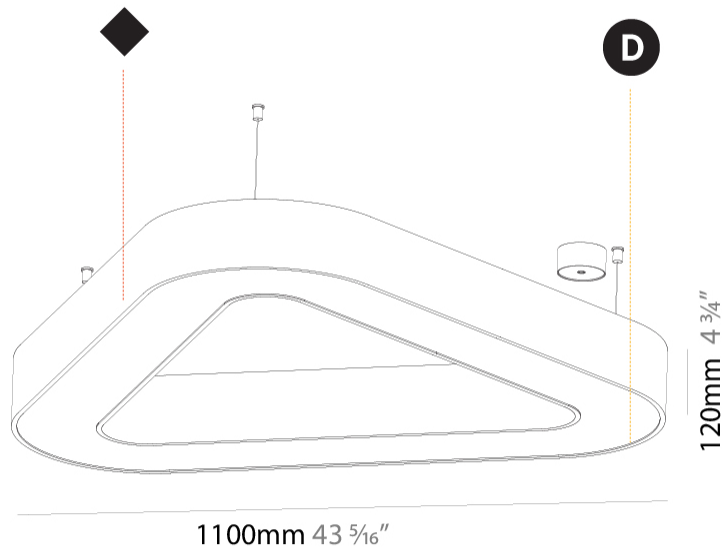

GENERAL

Series: Glorious
Subseries: Glorious Victory
Brand: Prolicht
Division: Architectural
Mounting Type: Suspension
Mounting Location: Ceiling
Subcategory: Ambient

PHYSICAL

Shape: Abstract
Length (mm): 1100
Length (in): 43 ⁵/₁₆
Width (mm): 1100
Width (in): 43 ⁵/₁₆
Height (mm): 120
Height (in): 4 ³/₄
Max. Overall Height (mm): 2120
Max. Overall Height (in): 83 ⁷/₁₆
Light Distribution: Direct
Weight (kg): 10.561
Weight (lbs): 23.23
Diffuser: PMMA - Opal or Micro-Prism
Fixture Finish: SSR / BKV / CWI / CRY / HAB / LAG / UFT / ITA / RUA / RUR / MIC / FTG / MYG / TWT / LOD / PUS / FRO / FUP / KIA / POP / BLS / SPG / MEY / GOH / GUM / CHC / COM / ABZ / JAG / OBR / MOS / ROR
Fixture Material: Aluminum

ELECTRICAL

Lamp Type: LED (Zhaga Standard)
Input Wattage (W): 45
Total Output Wattage (W): 36 / 28.8 (3500K)
Dimming: Non-Dimming / Phase Dimming (120Vac only) / 0-10V Dimming
Driver Included: Yes
Driver Location: Integrated
Driver Type: Constant Current - 120 / 277Vac
Driver Class: Class 2
Input Voltage (V): 120 - 277
Constant Current (MA): 350 / 900 (3500K)

LED

Color Temperature (°K): 3000 / 3500 / 4000
Max. Delivered Lumen (lm): 4150 / 4302 / 43390
CRI: >80 CRI
Efficiency (%): 0.65
Lamp Life (hrs): 50000

OPTICAL

RATINGS AND CERTIFICATIONS

Certified By: Certified for North American Standards
IP rating: IP20